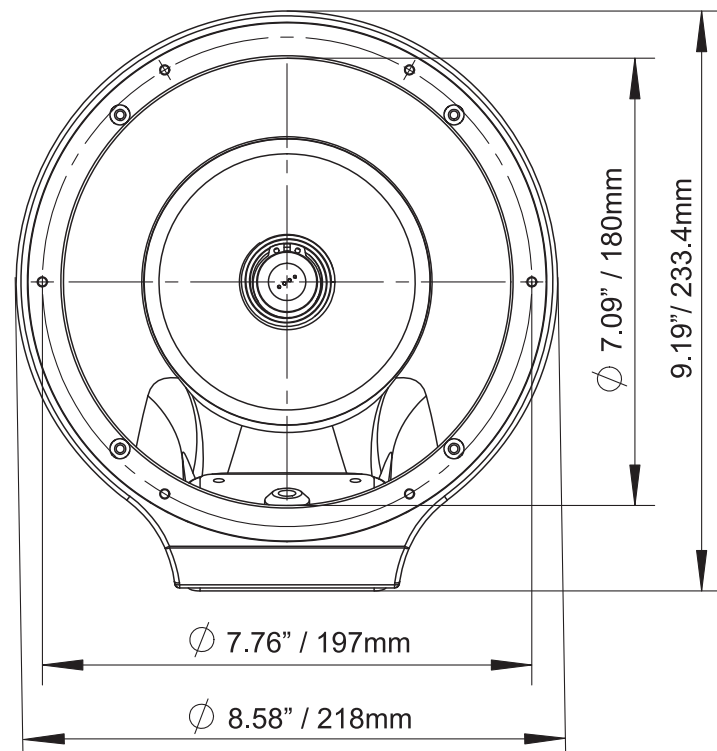

NXL-JS8 / CF-JS8

8" JET SKI, MARINE, JEEP &
UTV/ATV POD ENCLOSURE

- ▶ For best performance use with speaker NXL-8 or CF-8 (speaker sold separately)
- ▶ ENCLOSURE COLOR OPTIONS:
Gloss White (NXL-JS8/WH), Matte Black (NXL-JS8/BK),
Gloss Red (NXL-JS8/RD) or Black Carbon Fiber Texture (CF-JS8)
- ▶ Injection ABS/PC enclosure
- ▶ Back chromed cover with DS18 logo LED-RGB lighting is rotatable
- ▶ Mounting hardware included
- ▶ UV protected and ALL ELEMENTS ready
- ▶ 6 core wire for lighting and speakers
- ▶ Lightweight and strong material
- ▶ BT control module & App LET-BTC for RGB LED lighting (Sold separately)