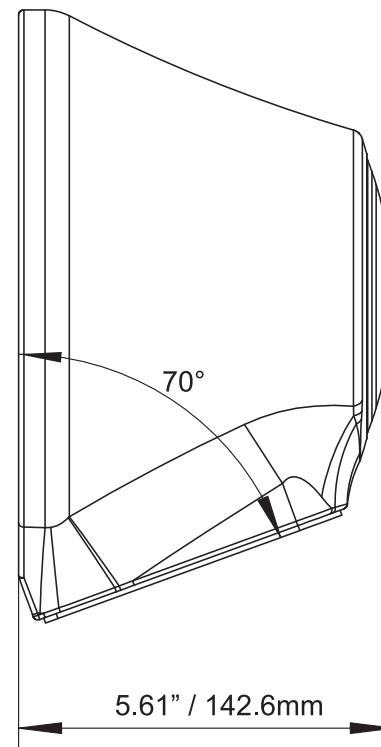

NXL-JS8 / CF-JS8

8" JET SKI, MARINE, JEEP &
UTV/ATV POD ENCLOSURE

- ▶ For best performance use with speaker NXL-8 or CF-8 (speaker sold separately)
- ▶ ENCLOSURE COLOR OPTIONS:
Gloss White (NXL-JS8/WH), Matte Black (NXL-JS8/BK),
Gloss Red (NXL-JS8/RD) or Black Carbon Fiber Texture (CF-JS8)
- ▶ Injection ABS/PC enclosure
- ▶ Back chromed cover with DS18 logo LED-RGB lighting is rotatable
- ▶ Mounting hardware included
- ▶ UV protected and ALL ELEMENTS ready
- ▶ 6 core wire for lighting and speakers
- ▶ Lightweight and strong material
- ▶ BT control module & App LET-BTC for RGB LED lighting (Sold separately)