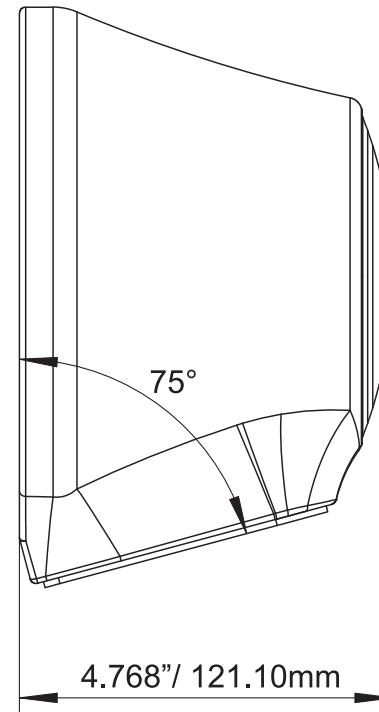

DS18[®]

HYDRO

NXL-JS6 / CF-JS6

6.5" JET SKI, MARINE, JEEP & UTV/ATV POD ENCLOSURE

- ▶ For best performance use with speaker NXL-6 or CF-65 (speaker sold separately)
- ▶ ENCLOSURE COLOR OPTION:
Gloss White (NXL-JS6/WH), Matte Black (NXL-JS6/BK),
Gloss Red (NXL-JS6/RD) or Black Carbon Fiber Texture (CF-JS6)
- ▶ Injection ABS/PC enclosure
- ▶ Back chromed cover with DS18 logo LED-RGB lighting is rotatable
- ▶ Mounting hardware included
- ▶ UV protected and ALL ELEMENTS ready
- ▶ 6 core wire for lighting and speakers
- ▶ Lightweight and strong material
- ▶ BT control module & App LET-BTC for RGB LED lighting (Sold separately)