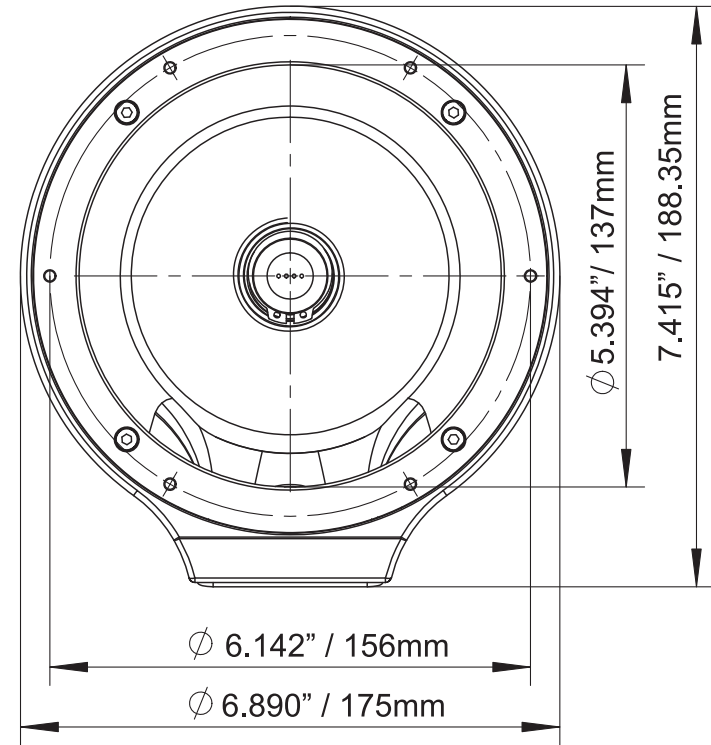

DS18[®]

HYDRO

NXL-JS6 / CF-JS6

6.5" JET SKI, MARINE, JEEP & UTV/ATV POD ENCLOSURE

- ▶ For best performance use with speaker NXL-6 or CF-65 (speaker sold separately)
- ▶ ENCLOSURE COLOR OPTION:
Gloss White (NXL-JS6/WH), Matte Black (NXL-JS6/BK),
Gloss Red (NXL-JS6/RD) or Black Carbon Fiber Texture (CF-JS6)
- ▶ Injection ABS/PC enclosure
- ▶ Back chromed cover with DS18 logo LED-RGB lighting is rotatable
- ▶ Mounting hardware included
- ▶ UV protected and ALL ELEMENTS ready
- ▶ 6 core wire for lighting and speakers
- ▶ Lightweight and strong material
- ▶ BT control module & App LET-BTC for RGB LED lighting (Sold separately)